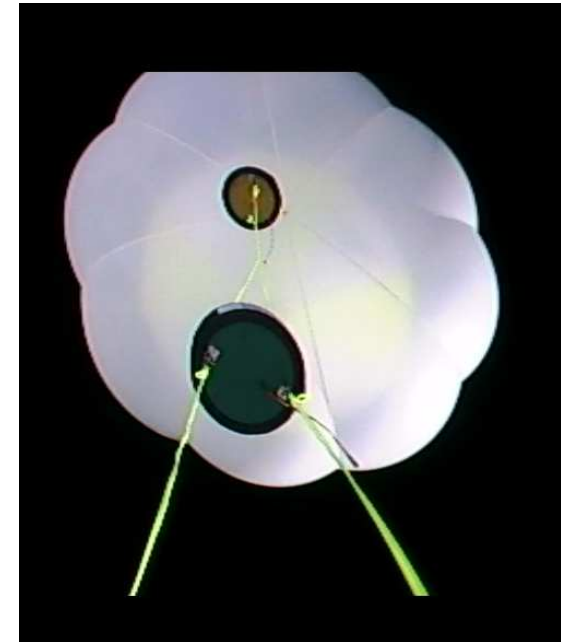

Mitigating Post-Burst Chaos

Balloon at 92,000' just before burst

76" Parachute

200 gm Balloon filled to 16 – 24"

The balloon neck is tied to the parachute cross lines on top
(Balloon hangs down inside top of parachute)

Just after Burst 200 gm balloon helps to keep payloads vertical