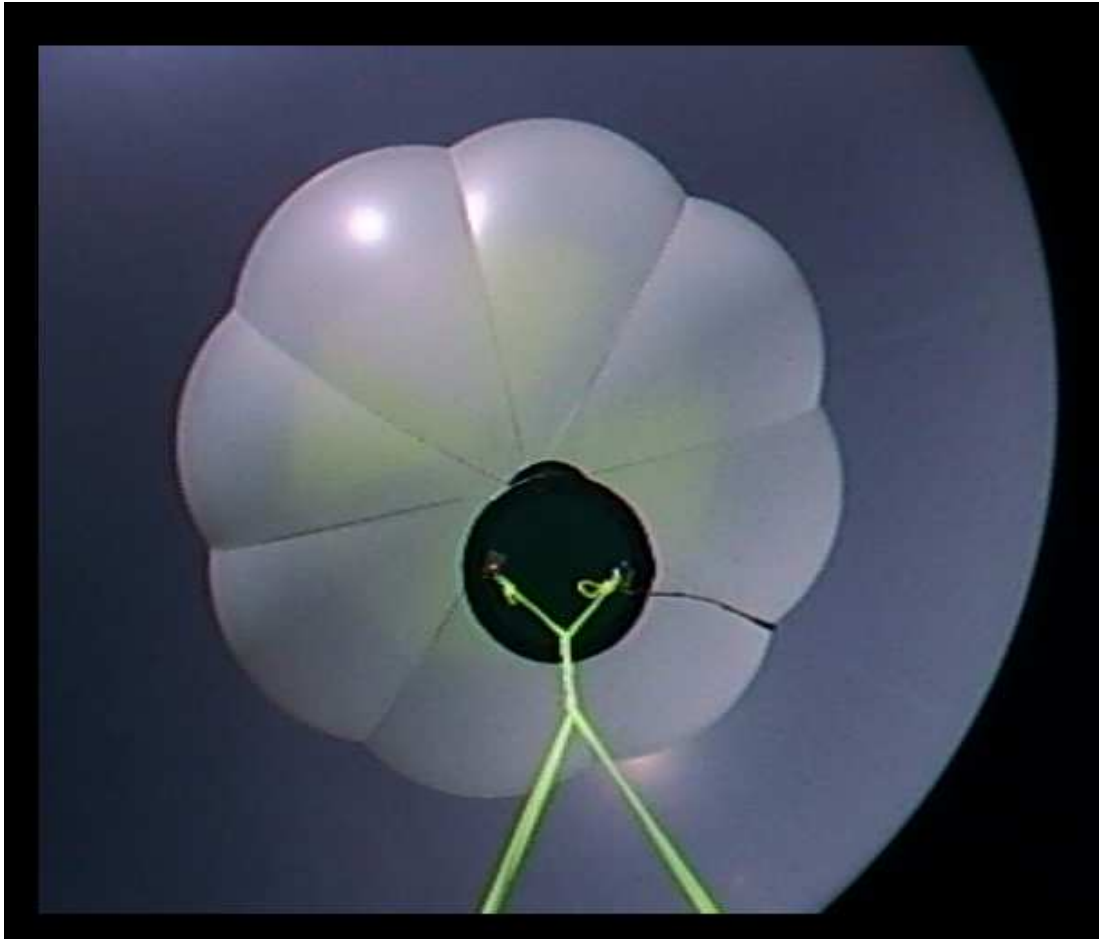

Mitigating Post-Burst Chaos

Balloon at 92,000' just before burst

76" Parachute

200 gm Balloon filled to 16 – 24"

The balloon neck is tied to the parachute cross lines on top
(Balloon hangs down inside top of parachute)

Just after Burst 200 gm balloon helps to keep payloads vertical