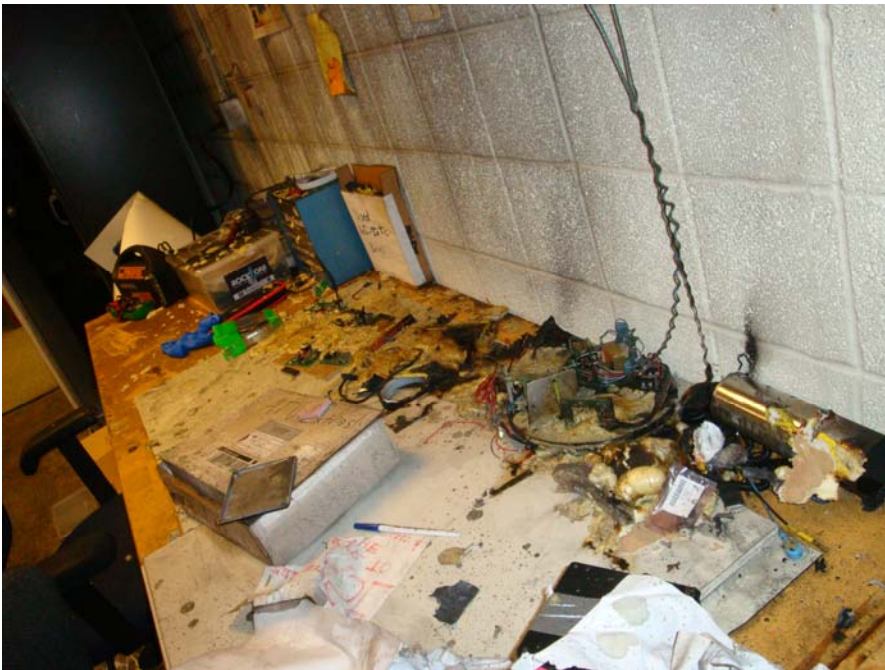

Shepherd labs fire July 13, 2010

South side of the room

Fire and smoke source

Fire damage 398 Shepherd Labs – source on table

Possible source – Battery charger moved from middle of burnt material

Spray foam from container on table on the ceiling

Materials on the south side of the room- Spray foam discharged to the east

Soot on the ceiling

Materials on the north side

Materials moved on the north side showing soot buildup.